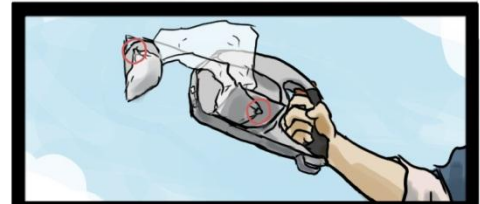

THE 2N1 DOG LEASH & SCOOP

An easy, no-contact solution to
picking up after your dog!

Dog lays waste.

Detach leash and clip to belt.

Open paddles, attach bag.

Scoop picks up waste.

MC Design
(650) 735-1306

hectormartinez2000@hotmail.com
timcosey2011@gmail.com

[Click here to see video.](#)

Reattach leash and resume walk.