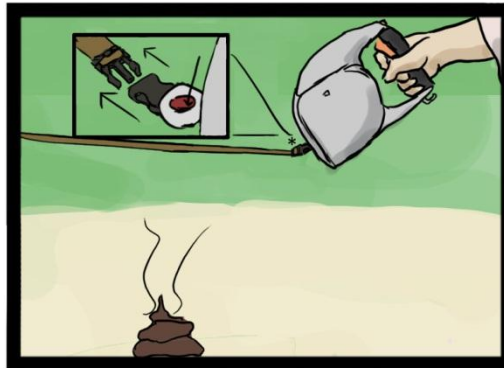

THE 2N1 DOG LEASH & SCOOP

An easy, no-contact solution to
picking up after your dog!

Dog lays waste.

Detach leash and clip to belt.

Open paddles, attach bag.

Scoop picks up waste.

MC Design
(650) 735-1306

hectormartinez2000@hotmail.com
timcosey2011@gmail.com

[Click here to see video.](#)

Reattach leash and resume walk.