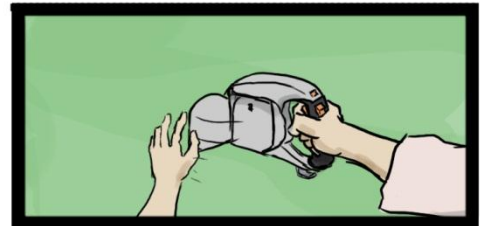

THE 2N1 DOG LEASH & SCOOP

An easy, no-contact solution to
picking up after your dog!

Dog lays waste.

Detach leash and clip to belt.

Open paddles, attach bag.

Scoop picks up waste.

MC Design
(650) 735-1306

hectormartinez2000@hotmail.com
timcosey2011@gmail.com

[Click here to see video.](#)

Reattach leash and resume walk.